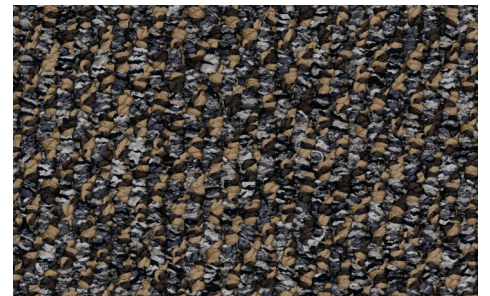

Alpine

style: alpine
style number: 710V7
NSF Gold Certified; TARR 2.5 Moderate
product type: broadloom 12'
construction: textured loop
fiber: 100% eco solution Q® nylon
backing: synthetic
dye method: 100% solution dyed
tufted weight: 24.0 oz/yd²
avg density: 5,205 oz/yd³
warranty: lifetime commercial limited

Swatches are enlarged to show product detail.

Screen colors also vary.

Please confirm your selection by requesting a physical sample

accomplice

colleague

fellow

go to guy

insider