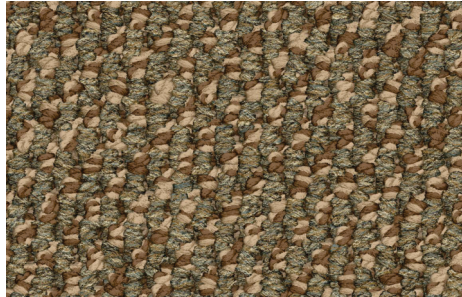

Alpine

style: alpine
style number: 710V7
NSF Gold Certified; TARR 2.5 Moderate
product type: broadloom 12'
construction: textured loop
fiber: 100% eco solution Q® nylon
backing: synthetic
dye method: 100% solution dyed
tufted weight: 24.0 oz/yd²
avg density: 5,205 oz/yd³
warranty: lifetime commercial limited

Swatches are enlarged to show product detail.

Screen colors also vary.

Please confirm your selection by requesting a physical sample

accomplice

colleague

fellow

go to guy

insider