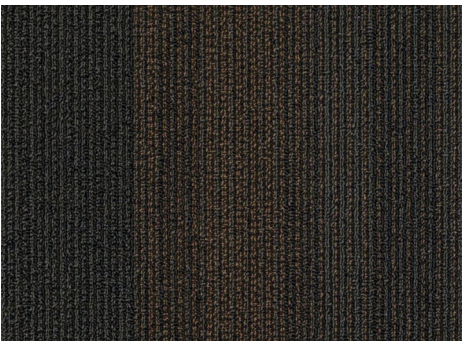

Mesa

style: mesa
style number: 710K4
NSF Gold; TARR 3.0 Heavy
product type: tile - 24" x 24"
construction: multi-level pattern loop
fiber: eco solution Q® nylon
primary backing: synthetic
dye method: 100% solution dyed
tufted weight: 17.0 oz. / yd²
avg. density: 5058 oz / yd³
warranty: lifetime commercial limited

**Swatches are enlarged to show product detail.
Screen colors also vary.
Please confirm your selection by requesting a physical sample.**

dapple

marble

mosaic

pepper

season

stipple

tortoise shell