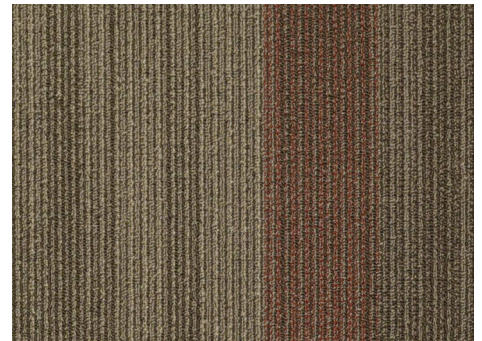

Mesa

style: mesa
style number: 710K4
NSF Gold; TARR 3.0 Heavy
product type: tile - 24" x 24"
construction: multi-level pattern loop
fiber: eco solution Q® nylon
primary backing: synthetic
dye method: 100% solution dyed
tufted weight: 17.0 oz. / yd²
avg. density: 5058 oz / yd³
warranty: lifetime commercial limited

**Swatches are enlarged to show product detail.
Screen colors also vary.
Please confirm your selection by requesting a physical sample.**

dapple

marble

mosaic

pepper

season

stipple

tortoise shell