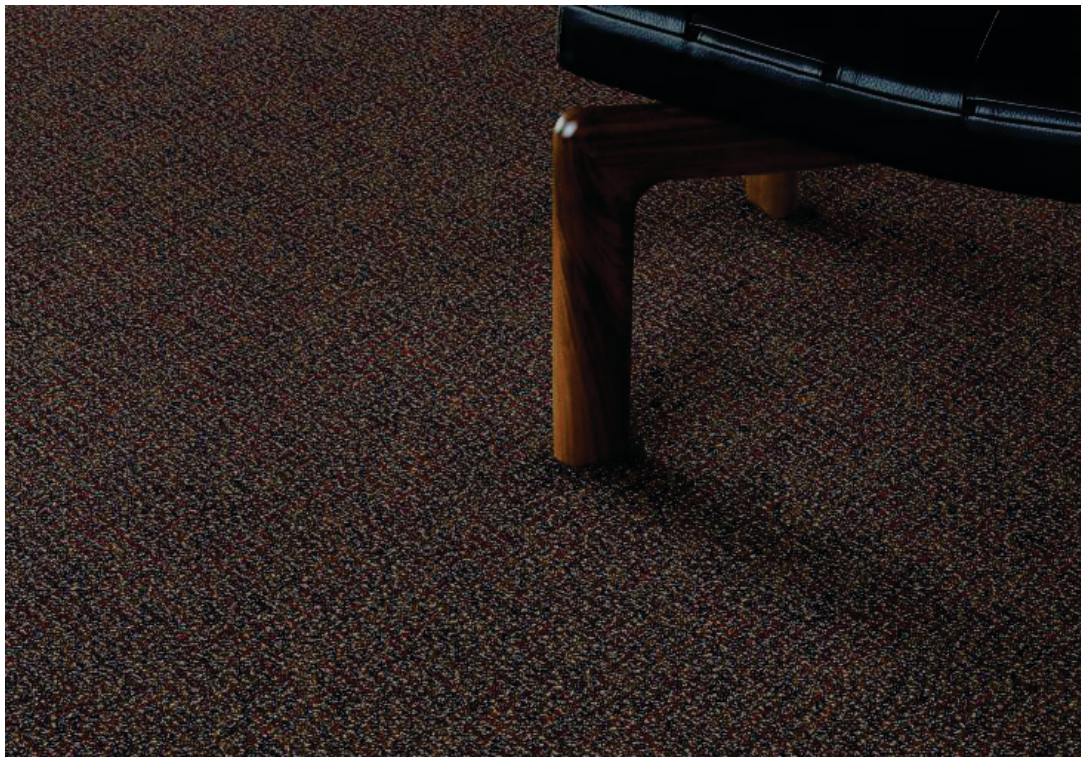

# Yuma

Swatches are enlarged to show product detail.  
Screen colors also vary.  
Please confirm your selection by requesting a physical sample.

celestial

top notch

backdrop

aristocrat

9319 N. 94th Way, Suite 1000  
Scottsdale, AZ 85258  
Phone: 800-825-1221 ♦ Fax: 480-945-2603  
Email: [info@continentalflooring.com](mailto:info@continentalflooring.com)  
[www.continentalflooring.com](http://www.continentalflooring.com)