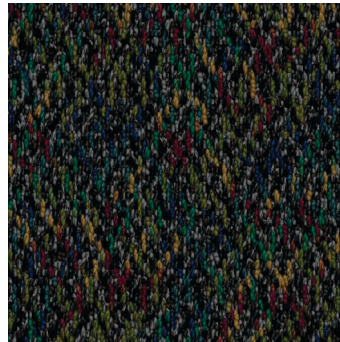

# Yuma

style: yuma  
 style number: 710T9 (bl); 710U0 (ct)  
 texture: graphic loop  
 fiber: ecosolution q® nylon  
 backing: synthetic  
 dye method: solution & yarn dyed  
 face weight: 22.0 oz/yd<sup>2</sup>  
 average density: 8,426 oz./yd<sup>3</sup> (bl); 7,402 oz./yd<sup>3</sup> (ct)  
 TARR 3.5 severe; NSF 140 Platinum  
 warranty: lifetime commercial limited

Swatches are enlarged to show product detail.  
 Screen colors also vary.

Please confirm your selection by requesting a physical sample.

aloft

legend

captions

antique

citadal (CT only)

burled

# Yuma

Swatches are enlarged to show product detail.  
Screen colors also vary.  
Please confirm your selection by requesting a physical sample.

celestial

top notch

backdrop

aristocrat

9319 N. 94th Way, Suite 1000  
Scottsdale, AZ 85258  
Phone: 800-825-1221 ♦ Fax: 480-945-2603  
Email: [info@continentalflooring.com](mailto:info@continentalflooring.com)  
[www.continentalflooring.com](http://www.continentalflooring.com)