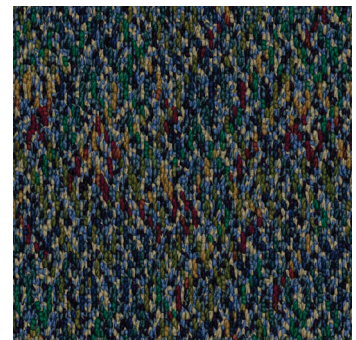

# Yuma

style: yuma  
 style number: 710T9 (bl); 710U0 (ct)  
 texture: graphic loop  
 fiber: ecosolution q® nylon  
 backing: synthetic  
 dye method: solution & yarn dyed  
 face weight: 22.0 oz/yd<sup>2</sup>  
 average density: 8,426 oz./yd<sup>3</sup> (bl); 7,402 oz./yd<sup>3</sup> (ct)  
 TARR 3.5 severe; NSF 140 Platinum  
 warranty: lifetime commercial limited

Swatches are enlarged to show product detail.  
 Screen colors also vary.

Please confirm your selection by requesting a physical sample.

aloft

legend

captions

antique

citadal (CT only)

burled

grey area (CT only)

inferno

clean slate (CT only)

channel (CT only)

artistic

foreground

aloft

9319 N. 94th Way, Suite 1000  
 Scottsdale, AZ 85258  
 Phone: 800-825-1221 ♦ Fax: 480-945-2603  
 Email: [info@continentalflooring.com](mailto:info@continentalflooring.com)  
[www.continentalflooring.com](http://www.continentalflooring.com)

# Yuma

Swatches are enlarged to show product detail.  
Screen colors also vary.  
Please confirm your selection by requesting a physical sample.

celestial

top notch

backdrop

aristocrat

9319 N. 94th Way, Suite 1000  
Scottsdale, AZ 85258  
Phone: 800-825-1221 ♦ Fax: 480-945-2603  
Email: [info@continentalflooring.com](mailto:info@continentalflooring.com)  
[www.continentalflooring.com](http://www.continentalflooring.com)