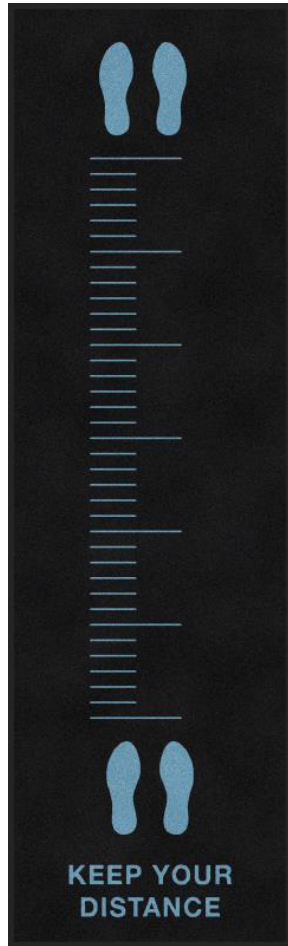

Social Distancing & Safety Designs

Runner Mats

Add Your Logo

Customize with your logo and colors of your choosing

KEEP YOUR DISTANCE

Size: 3' x 13'
When customizing reference design number 3024244

Size: 3' x 10'
Design Number: 3024243

Size: 3' x 5'
Design Number: 3024242

Size: 3' x 5' Horizontal
Design Number: 3024239

Size: 3' x 5' Vertical
Design Number: 3024241

M + A MATTING

800.825.1221

CONTINENTAL
FLOORING COMPANY

www.continentalflooring.com