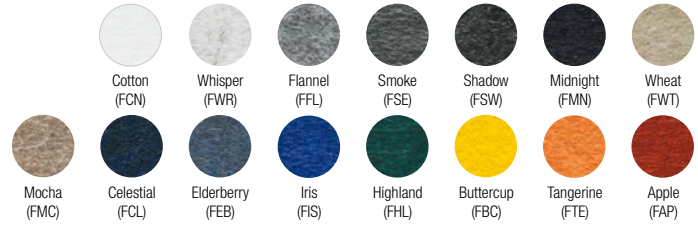

Tech Black
(BL)

COLORS AVAILABLE

Due to printing limitations, shade may vary from actual product.

White
(WH)

Black

Available in
any color!*

* PrivAssure panels only available in White

STANDARD COLORS AVAILABLE

Due to printing limitations, shade may vary from actual product.

White
(WH)

Ivory
(IV)

Medium
Taupe (MT)

Light Grey
(LG)

Grey Stone
(GS)

Tech Black
(BL)

FeltWorks® Acoustical Panels

FeltWorks®
Acoustical Panels

COLORS AVAILABLE
Due to printing limitations, shade may vary from actual product.

FeltWorks® Blades & FeltWorks® Open Cell

FeltWorks®
Blades **new** FeltWorks®
Open Cell

MetalWorks™ Panels – over 220 items

Tectum®
Direct-Attach

Living Product
Imperative Certified

White
(TWH)

Natural
(TNA)

ACOUSTIBuilt™ Seamless Acoustical Ceiling System

new White Fine Texture
Finish for
ACOUSTIBuilt™ Panels

White
(WH)

new Available in
any off-white tint!
*Sustain compliant
upon request