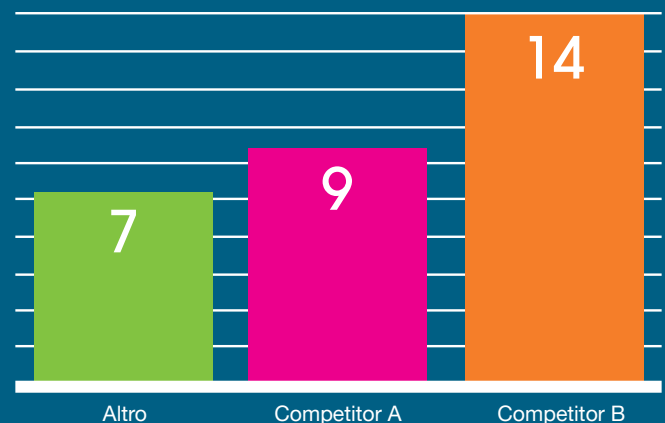

Loss of brightness test results

Figures above indicate the degree of soiling remaining on the sample. The lower the number, the better color retention.