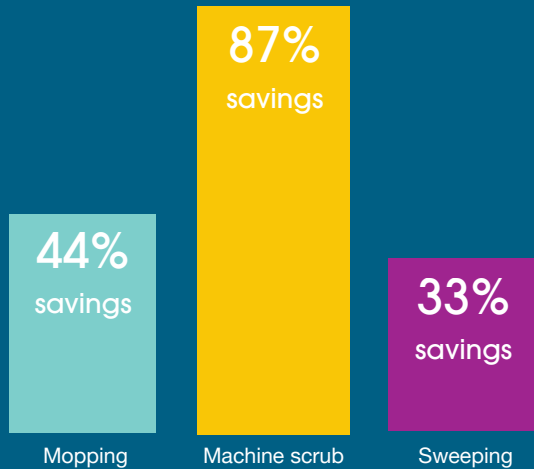

### Maintenance cost savings analysis

Graph shows the percent saved with flooring treated with Altro Easyclean vs. a traditional non-PUR safety flooring. Percentages are based on a test area of 100m<sup>2</sup> over the span of one year. As most cleaning routines are a combination of manual mopping, machine scrubbing and sweeping, the average percentage saved when choosing a floor treated with Altro Easyclean may be up to 60% over its lifecycle.