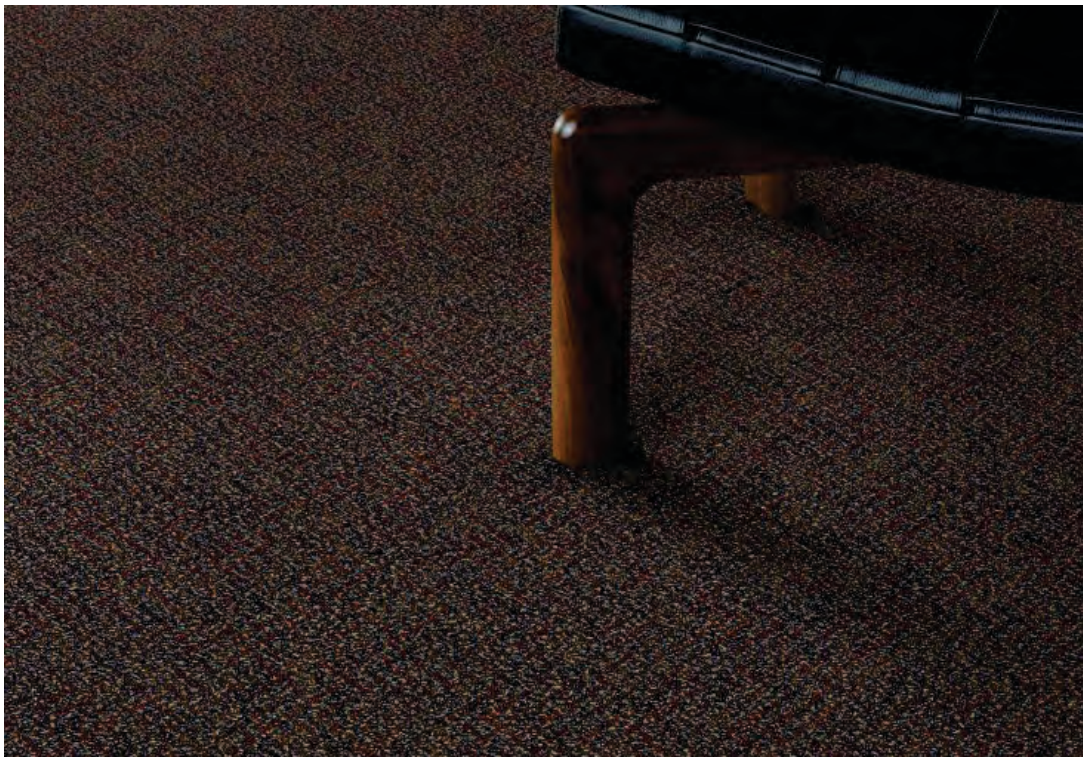

Yuma

Swatches are enlarged to show product detail.
Screen colors also vary.
Please confirm your selection by requesting a physical sample.

celestial

top notch

backdrop

aristocrat

9319 N. 94th Way, Suite 1000
Scottsdale, AZ 85258
Phone: 800-825-1221 ♦ Fax: 480-945-2603
Email: info@continentalflooring.com
www.continentalflooring.com