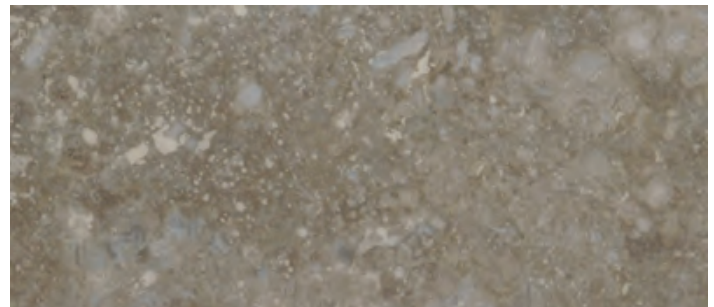

Sabino

style: sabino
product type: Luxury Vinyl Tile (LVT)
sizes: 12" x 12", 18" x 18", 18" x 12"
overall thickness: 2.5 mm thickness,
beveled edge
wear layer thickness: 20 mil (0.5mm)
up to 55% pre-consumer recycled content
FloorScore certified
warranty: 10-year commercial

Made in U.S.A

Color images may vary.
Please request sample before ordering.

sedona

9319 N. 94th Way, Suite 1000
Scottsdale, AZ 85258
Phone: 800-825-1221 Fax: 480-945-2630
Email: info@continentalflooring.com
www.continentalflooring.com